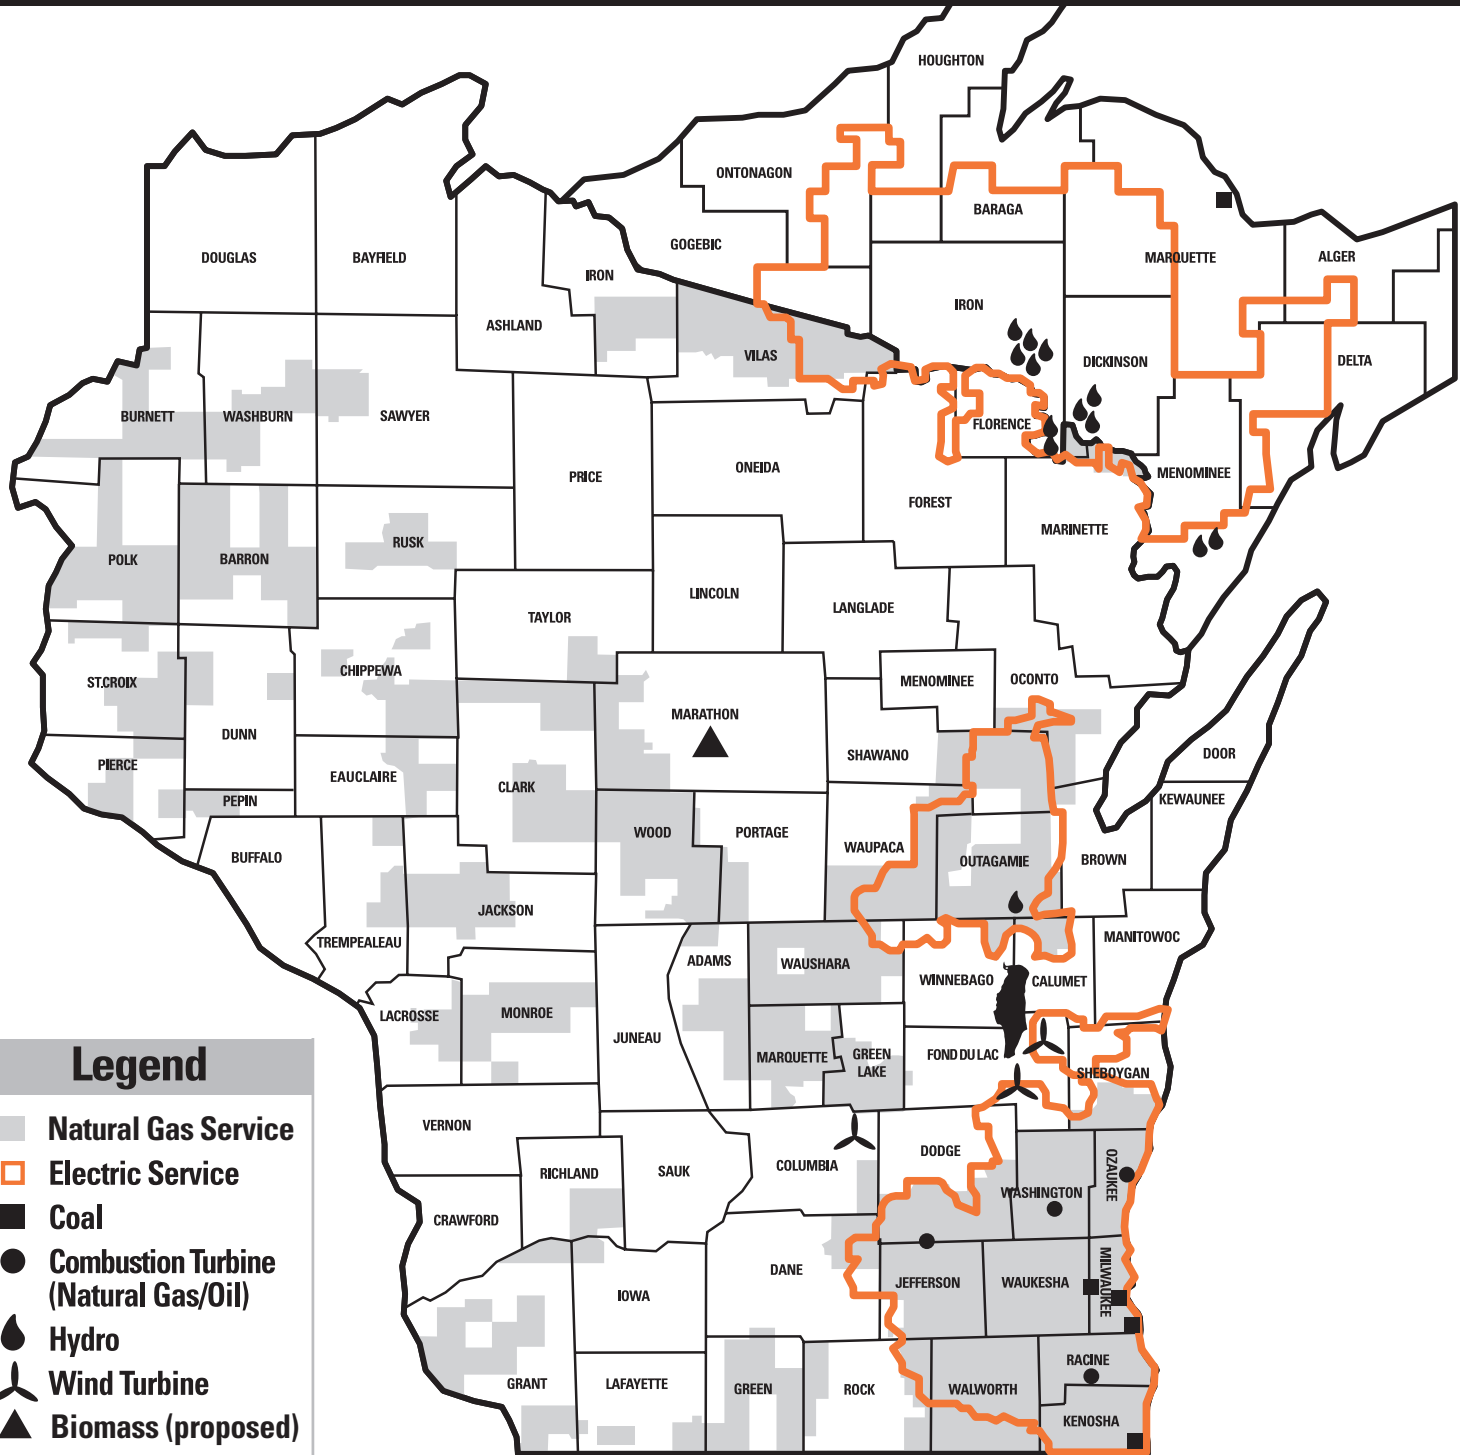

We Energies Service Territory Map

January 2011

Public Safety Agency only

Electric Emergency **888-296-4937**
Natural Gas Emergency **800-292-7098**

General Public

Electric Emergency **800-662-4797**
Natural Gas Emergency **800-261-5325**